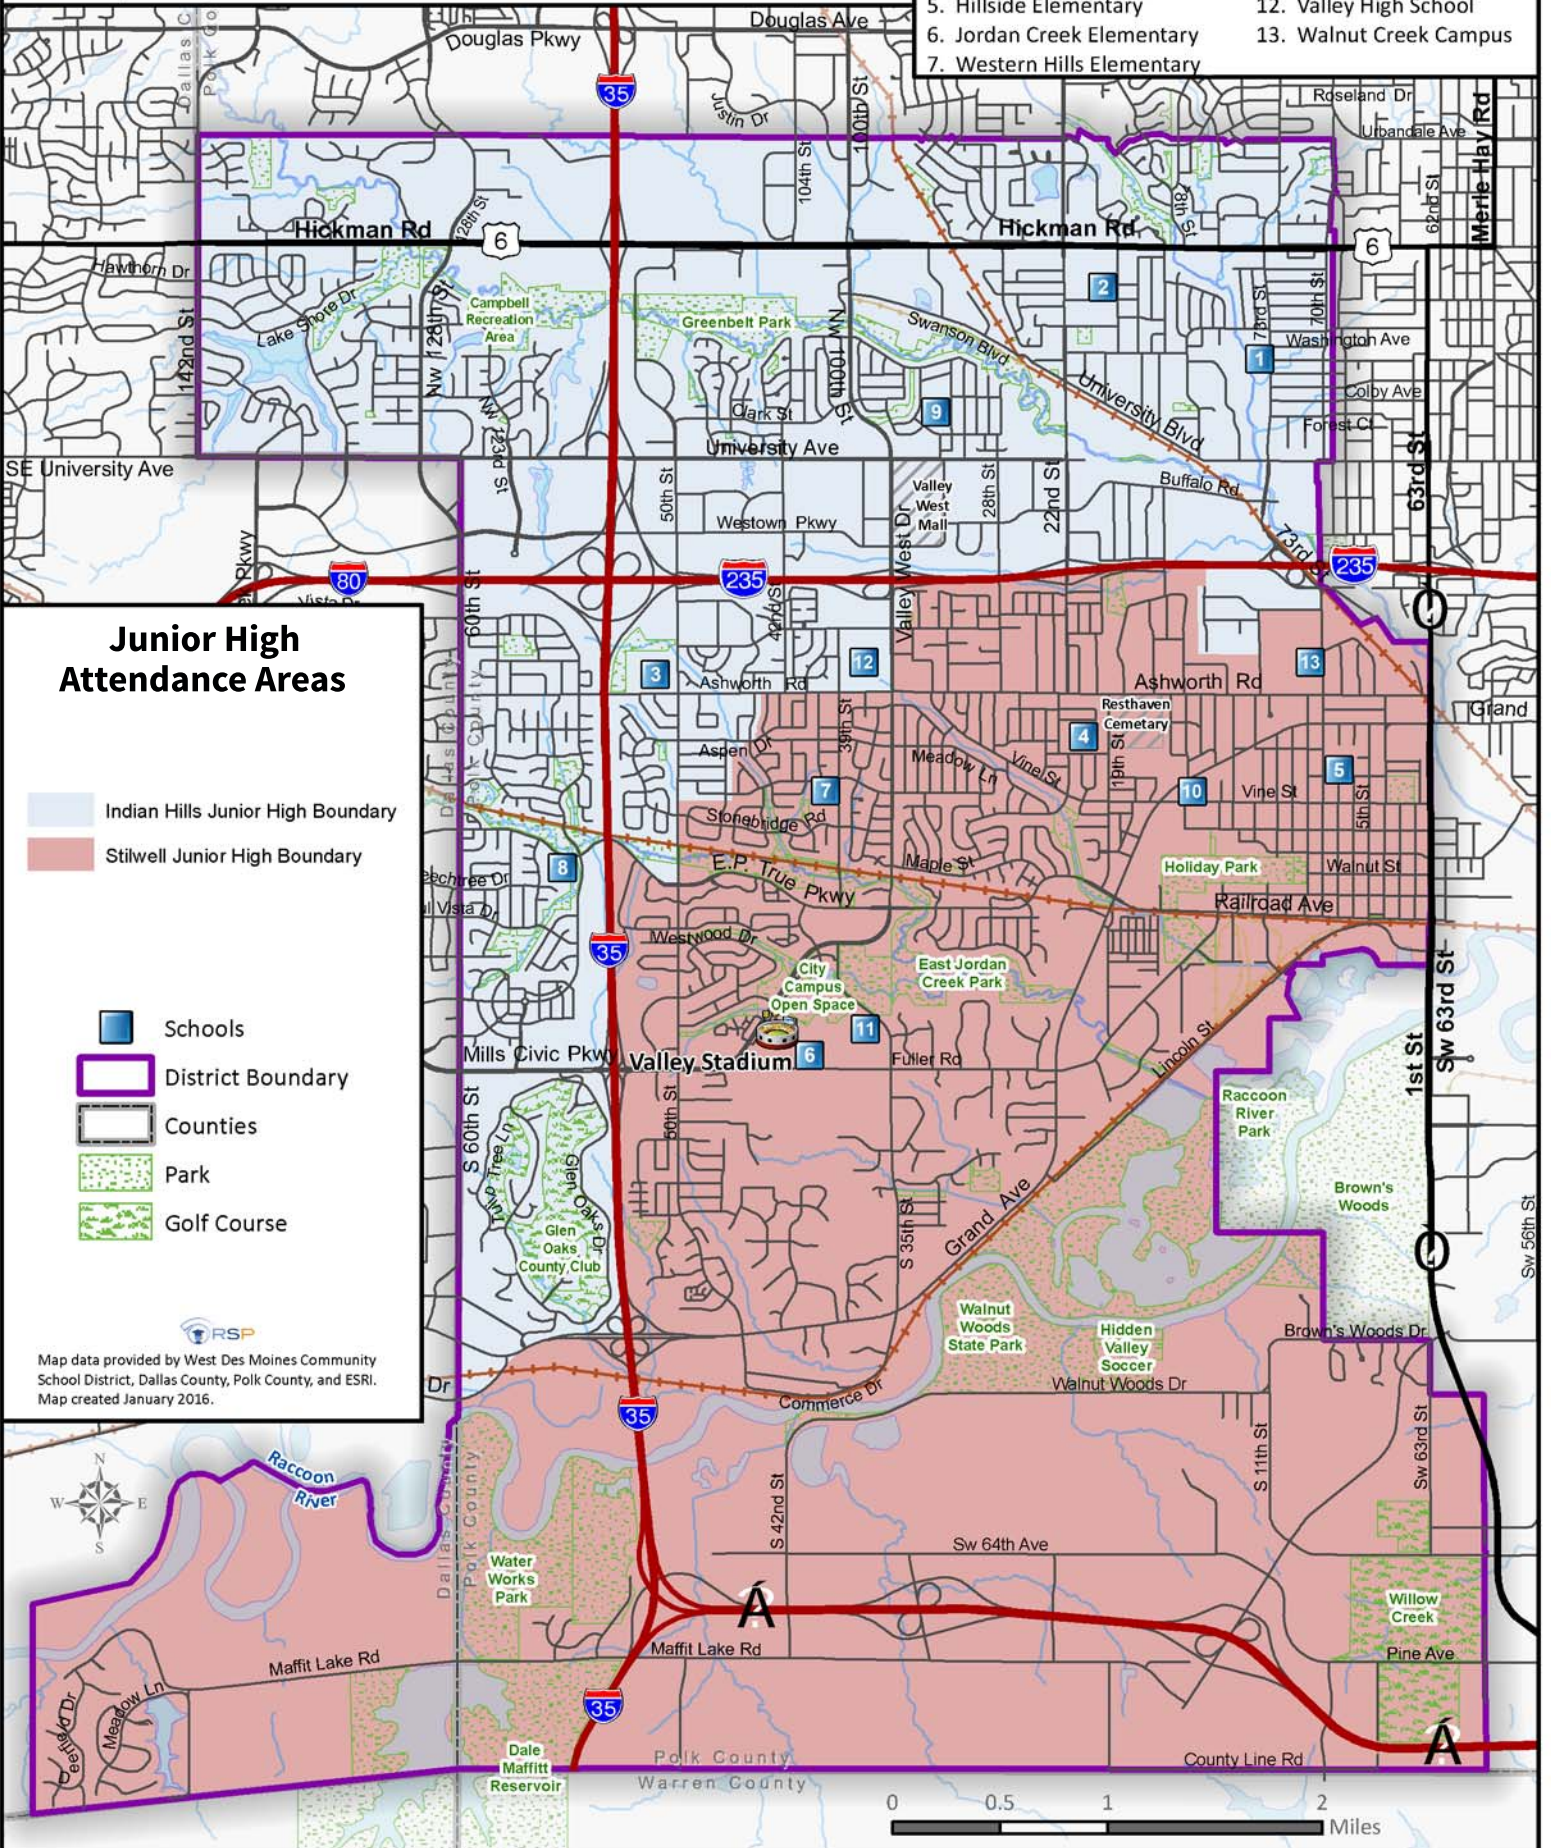

# WEST DES MOINES COMMUNITY SCHOOLS

### List of schools

- |                                |                             |
|--------------------------------|-----------------------------|
| 1. Clive Learning Academy      | 8. Westridge Elementary     |
| 2. Crestview School of Inquiry | 9. Indian Hills Junior High |
| 3. Crossroads Park Elementary  | 10. Stilwell Junior High    |
| 4. Fairmeadows Elementary      | 11. Valley Southwoods       |
| 5. Hillside Elementary         | 12. Valley High School      |
| 6. Jordan Creek Elementary     | 13. Walnut Creek Campus     |
| 7. Western Hills Elementary    |                             |

## Junior High Attendance Areas

- Indian Hills Junior High Boundary
- Stilwell Junior High Boundary

- Schools
- District Boundary
- Counties
- Park
- Golf Course

Map data provided by West Des Moines Community School District, Dallas County, Polk County, and ESRI. Map created January 2016.